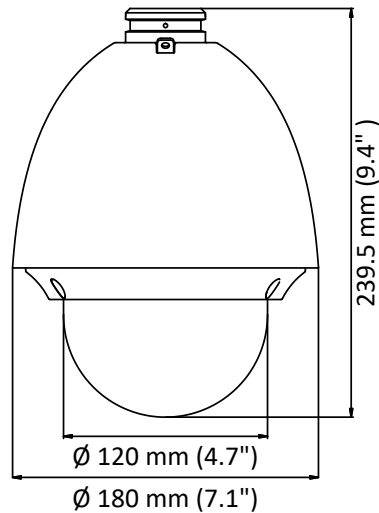

<b>Input/Output</b>	
Video Output	1 turbo 1080p output/1 CVBS output, (NTSC or PAL composite, BNC)
RS-485 Interface	Half-duplex mode Self-adaptive HIKVISION, Pelco-P, Pelco-D protocol
UTC function	UTC protocol (or HIKVISION-C protocol in previous DVR)
<b>General</b>	
Menu Language	English
Power	12 VDC Max. 16 W
Working Temperature	-30° C to 65° C (-22° F to 149° F)
Working Humidity	90% or less
Protection Level	IP66 standard (outdoor dome) TVS 4,000 V lightning protection, surge protection and voltage transient protection
Mounting	Various mounting modes optional
Dimension	Ø 179.4 × 239.5 mm (Ø 7.1" × 9.4")
Weight (approx.)	2Kg (4.41lb.)

## Dimensions