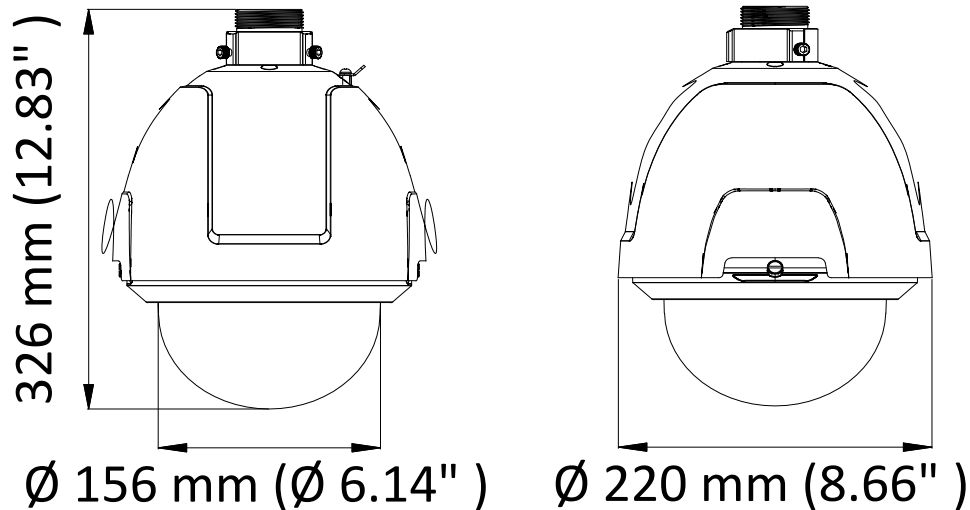

Order Model

DS-2AE5232T-A

Dimensions

Accessories

Distributed by