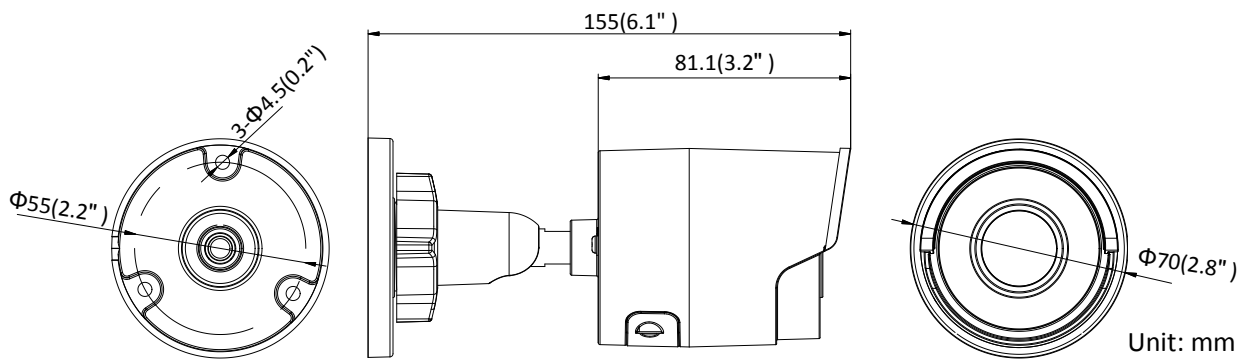

Dimensions