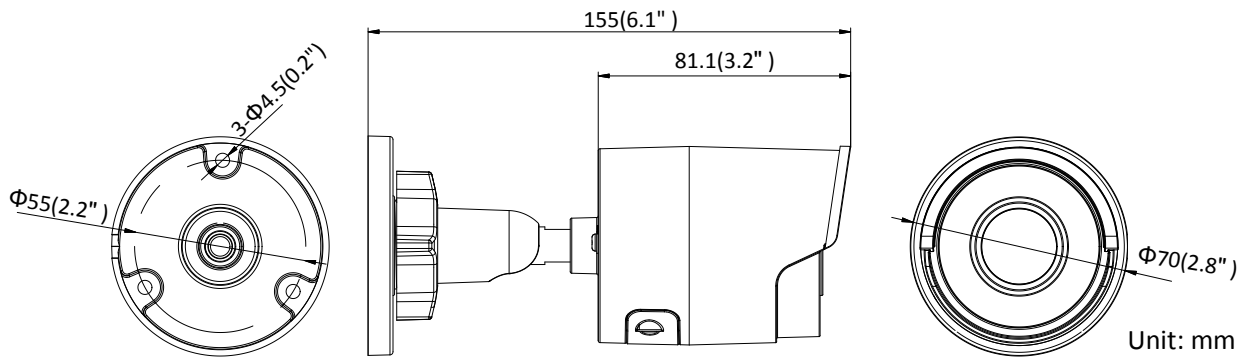

Dimensions