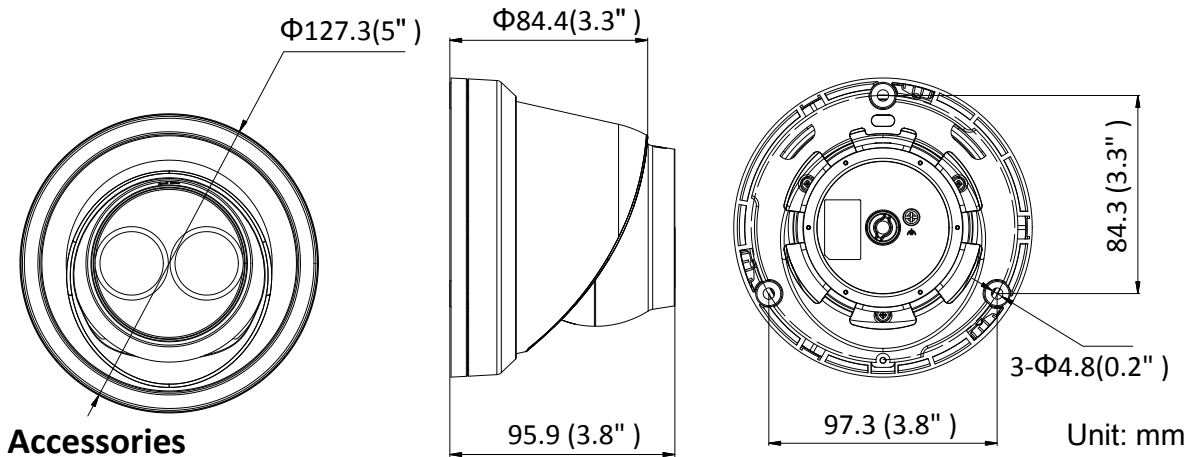

Dimensions

Accessories

Distributed by

HIKVISION

Headquarters

No.555 Qianmo Road, Binjiang District,
Hangzhou 310051, China
T +86-571-8807-5998
overseasbusiness@hikvision.com

Hikvision USA
T +1-909-895-0400
sales.usa@hikvision.com

Hikvision Italy
T +39-0438-6902
info.it@hikvision.com

Hikvision Singapore
T +65-6684-4718
sg@hikvision.com

Hikvision Africa
T +27 (0) 0351172
sale.africa@hikvision.com

Hikvision Europe
T +31-23-55-42-770
info.eu@hikvision.com

Hikvision France
T +33(0)1-85-330-450
info.fr@hikvision.com

Hikvision Oceania
T +61-2-8599-4233
salesau@hikvision.com

Hikvision Hong Kong
T +852-2151-1761

Hikvision Middle East
T +971-4-8816086
salesme@hikvision.com

Hikvision Spain
T +34-91-737-16-55
info.es@hikvision.com

Hikvision Canada
T +1-909-895-0400
sales.usa@hikvision.com

Hikvision Russia
T +7-495-669-67-99
saleru@hikvision.com

Hikvision Poland
T +48-22-460-01-50
potand@hikvision.com

Hikvision Korea
T +82-31-731-8841
sales.korea@hikvision.com

Hikvision India
T +91-22-28469900
sales@pramahikvision.com

Hikvision UK
T +01628-902140
support.uk@hikvision.com

Hikvision Brazil
T +55 11 3318-0050
Latam.support@hikvision.com