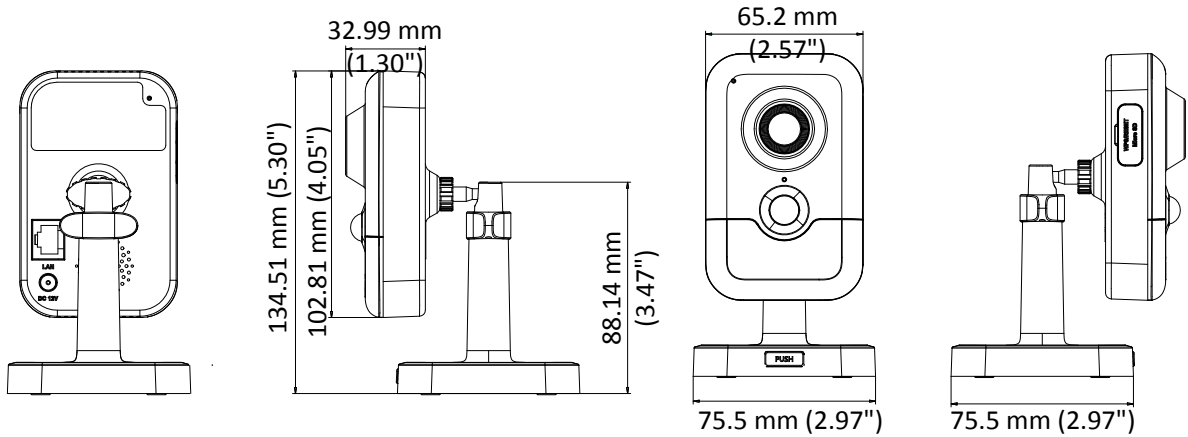

Available Model:

DS-2CD2425FWD-I, DS-2CD2425FWD-IW

Dimensions