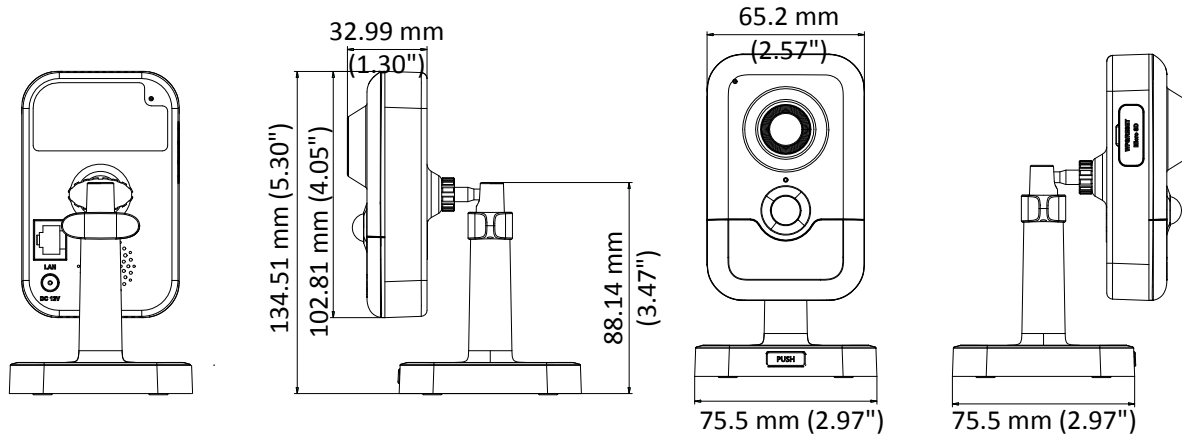

DS-2CD2443G0-I(W) 4 MP EXIR Fixed Cube Network Camera

Key Features

- 2688 × 1520 @ 30fps
- IR: 10 m
- PIR: 10 m
- H.265+. H.265
- 120dB WDR
- Built-in MicroSD/SDHC/SDXC slot, up to 128G
- PoE
- EXIR
- Wi-Fi (Optional)

Specifications

Camera	
Image Sensor	1/3" Progressive Scan CMOS
Min. Illumination	Color: 0.01 Lux @ (F1.2, AGC ON), 0.018 lux @(F1.6, AGC ON), 0 lux with IR
Shutter Speed	1/3 s to 1/100,000 s
Slow Shutter	Yes
Day & Night	IR Cut Filter
Digital Noise Reduction	3D DNR
WDR	120dB
3-Axis Adjustment	Pan: 0° to 360°, tilt: 0° to 90°, rotate: 0° to 360°
Lens	
Focal length	2.8 mm
Aperture	F1.6
FOV	2.8 mm: horizontal FOV: 98°, vertical FOV: 55°, diagonal FOV: 114°
Lens Mount	M12
IR	
IR Range	10 m
Wavelength	850nm
PIR	
Angle	Horizontal: 90°, Vertical: 80°
PIR Range	10 m
Compression Standard	
Video Compression	Main stream: H.265/H.264 Sub-stream: H.265/H.264/MJPEG Third stream: H.265/H.264
H.264 Type	Main Profile/High Profile
H.264+	Yes
H.265 Type	Main Profile
H.265+	Yes
Video Bit Rate	256 Kbps to 16 Mbps
Audio Compression	G722.1/G711ulaw/G711alaw/G726/MP2L2/PCM
Audio Bit Rate	64Kbps(G.711)/16Kbps(G.722.1)/16Kbps(G.726)/32-160Kbps(MP2L2)
Smart Feature-set	
Behavior Analysis	Line crossing detection, intrusion detection
Face Detection	Yes
Region of Interest	Support 1 fixed region for main stream and sub-stream separately
Image	
Max. Resolution	2688 × 1520
Main Stream	50Hz: 25fps (2688 × 1520, 2304 × 1296, 1920 × 1080) 60Hz: 30fps (2688 × 1520, 2304 × 1296, 1920 × 1080)
Sub-Stream	50Hz: 25fps (640 × 480, 640 × 360, 320 × 240) 60Hz: 30fps (640 × 480, 640 × 360, 320 × 240)
Third Stream	50Hz: 25fps (1280 × 720, 640 × 360, 352 × 288) 60Hz: 30fps (1280 × 720, 640 × 360, 352 × 240)

Available Models:

DS-2CD2443G0-I (2.8 mm), DS-2CD2443G0-IW (2.8 mm)

Dimensions

Distributed by

HIKVISION®

Headquarters

No.555 Qianmo Road, Binjiang District,
Hangzhou 310051, China
T +86-571-8807-5998
overseasbusiness@hikvision.com