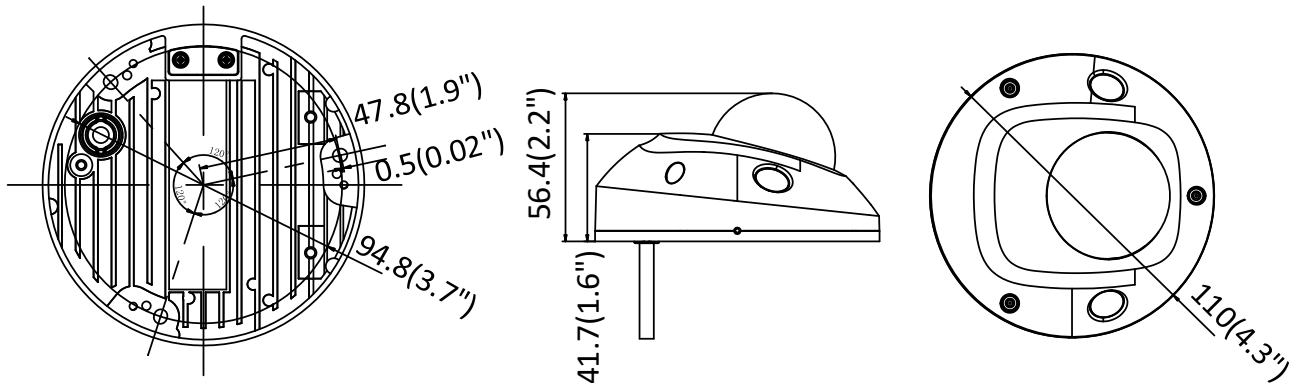

Dimensions

Accessories

Distributed by