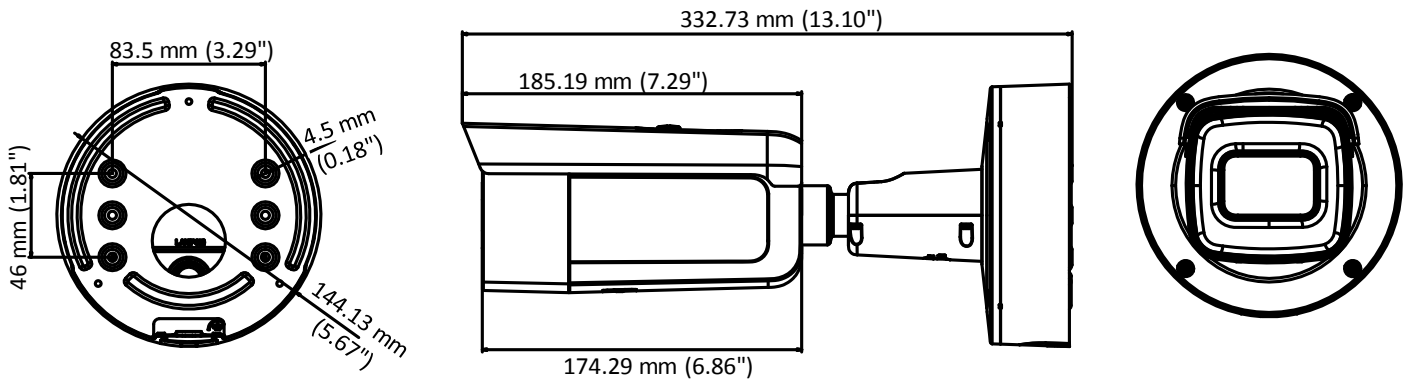

Available Model:

DS-2CD2625FWD-IZS

Dimensions