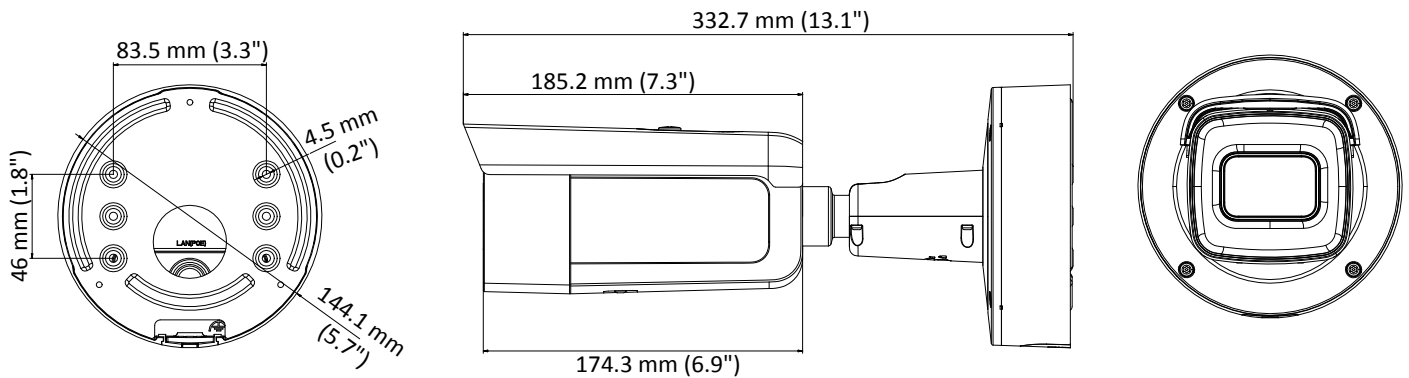

Image Enhancement	BLC/3D DNR
Image Settings	Rotate mode, saturation, brightness, contrast, sharpness adjustable by client software or web browser
Target Cropping	No
Day/Night Switch	Day/Night/Auto/Schedule/Triggered by Alarm In
<b>Network</b>	
Network Storage	Support Micro SD/SDHC/SDXC card (128G), local storage and NAS (NFS,SMB/CIFS), ANR
Alarm Trigger	Motion detection, video tampering, network disconnected, IP address conflict, illegal login, HDD full, HDD error
Protocols	TCP/IP, ICMP, HTTP, HTTPS, FTP, DHCP, DNS, DDNS, RTP, RTSP, RTCP, PPPoE, NTP, UPnP, SMTP, SNMP, IGMP, 802.1X, QoS, IPv6, Bonjour
General Function	One-key reset, anti-flicker, three streams, heartbeat, password protection, privacy mask, watermark, IP address filter
Firmware Version	V5.5.3
API	ONVIF (PROFILE S, PROFILE G), ISAPI
Simultaneous Live View	Up to 6 channels
User/Host	Up to 32 users 3 levels: Administrator, Operator and User
Client	iVMS-4200, Hik-Connect, iVMS-5200
Web Browser	IE8+, Chrome 31.0-44, Firefox 30.0-51, Safari 8.0+
<b>Interface</b>	
Audio	1 input (line in, 3.5 mm), 1 output (line out, 3.5 mm), mono sound
Alarm	1 input, 1 output
Communication Interface	1 RJ45 10M/100M self-adaptive Ethernet port
Video Output	1Vp-p composite output (75 Ω/BNC) (For adjustment only)
On-board storage	Built-in Micro SD/SDHC/SDXC slot, up to 128 GB
SVC	H.264 and H.265 encoding support
Reset Button	Yes
<b>Audio</b>	
Environment Noise Filtering	Yes
Audio Sampling Rate	8kHz/16kHz/32kHz/44.1kHz/48kHz
<b>General</b>	
Operating Conditions	-30 °C to +60 °C (-22 °F to +140 °F), humidity 95% or less (non-condensing)
Power Supply	12 VDC ± 25%, Φ 5.5 mm coaxial power plug PoE (802.3at, class 4)
Power Consumption and Current	12 VDC, 1.2A, max. 14.5W PoE (802.3at, 42.5V to 57V), 0.5A to 0.3A, max. 18W
Protection Level	IP67, IK10
Material	Metal
Dimensions	Φ144.1 × 332.7 mm (Φ5.7" × 13.1")
Weight	Camera: 1893 g (4.2 lb.)

## Dimensions