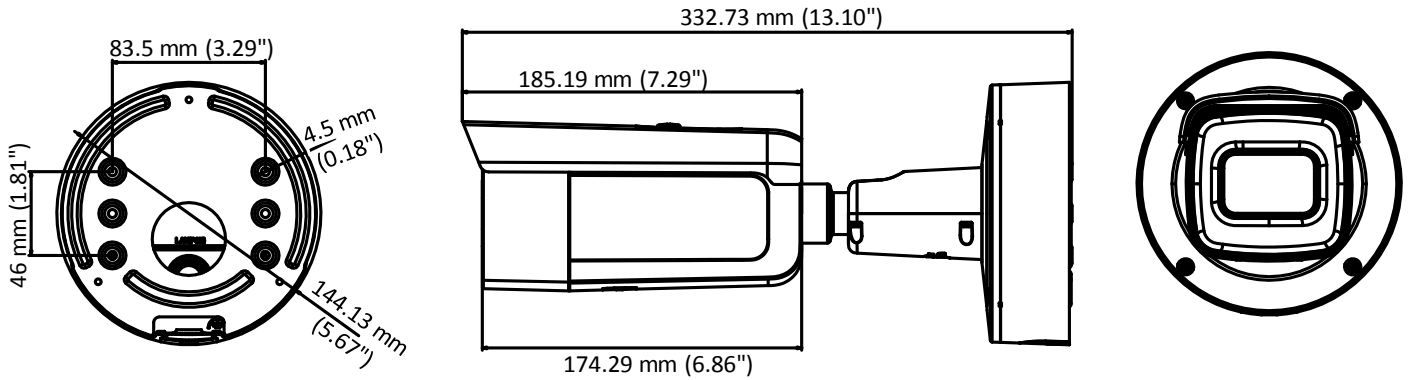

Available Model:

DS-2CD2685FWD-IZS

Dimensions