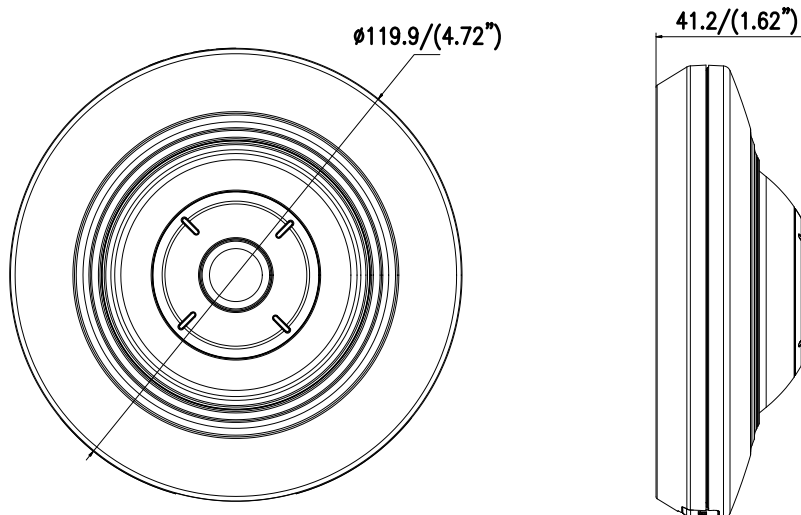

Detection	Motion detection, dynamic analysis, intrusion detection, line crossing detection
Protocols	TCP/IP, ICMP, HTTP, HTTPS, FTP, DHCP, DNS, DDNS, RTP, RTSP, RTCP, PPPoE, NTP, UPnP, SMTP, SNMP, IGMP, 802.1X, QoS, IPv6
Standard	ONVIF (PROFILE S, PROFILE G), PSIA, CGI, ISAPI
General Function	One-key reset, anti-flicker, password protection, privacy mask, IP Address filtering, heartbeat, watermark
Interface	
Communication Interface	1 RJ45 10M/100M self-adaptive Ethernet port
Audio (-S)	1 audio input (line in), 1 audio output interface
Alarm (-S)	1 alarm input, 1 alarm output (DC24V, 1A or AC110V, 500mA, max.)
On-board Storage	Built-in microSD/SDHC/SDXC slot, up to 128 G
General	
Operating Conditions	-10 °C to +50 °C (-14 °F to +122 °F), humidity 95% or less (non-condensing)
Power Supply	DC 12V ± 25%, 2A, 4.8W PoE(802.3af 36-57V, class 3), 0.4 – 0.7 A, 6.4W
IR Range	Up to 8 m
Dimensions	Φ 119.9 × 41.2 mm (Φ 4.72" × 1.62")
Weight	600 g (1.32 lbs.)

Available Models

DS-2CD2935FWD-I, DS-2CD2935FWD-IS

With -S model: supports 1 audio input, 1 audio output, 1 alarm input, 1 alarm output.

Dimensions

Unit: mm(inch)