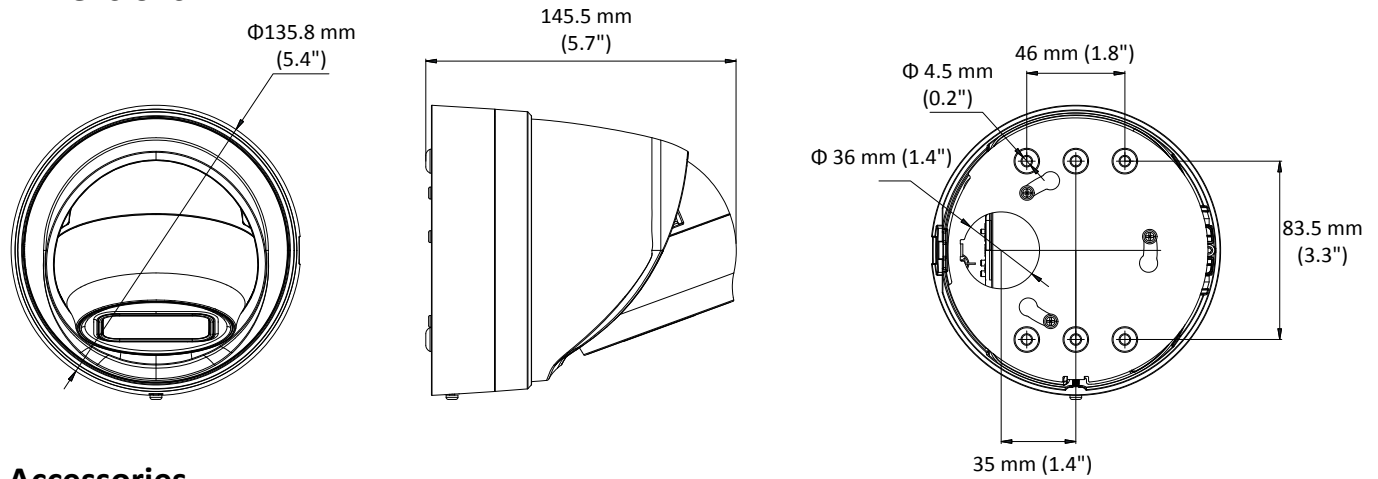

Available Model:

DS-2CD2H83G0-IZS(2.8 to 12 mm)

Dimensions

Accessories

DS-1475ZJ-SUS
Vertical Pole Mount

DS-1476ZJ-SUS
Corner Mount

DS-1473ZJ-135B
Wall Mount
with Junction Box

Distributed by