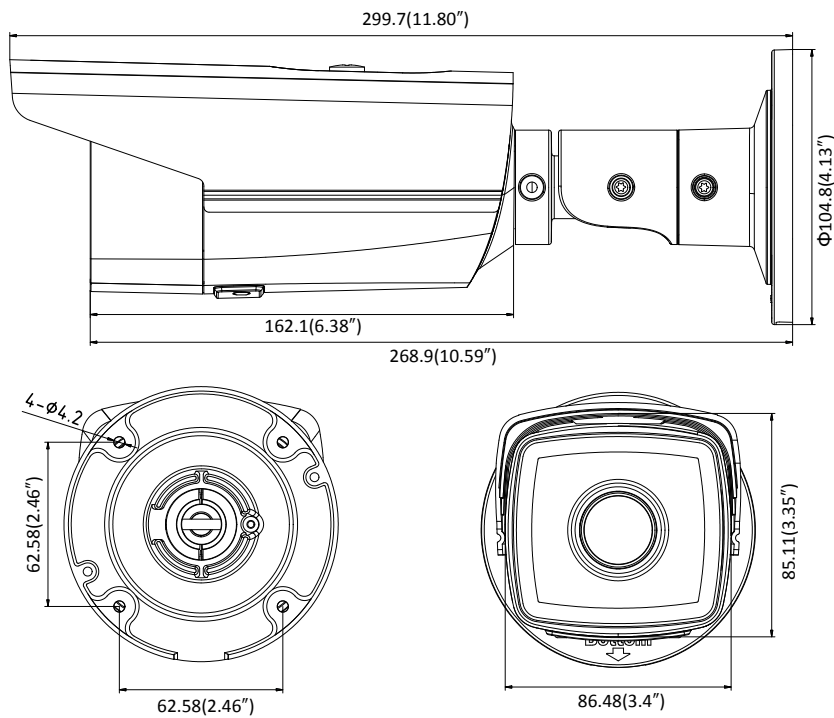

### Key Features

- Up to 8 megapixel high resolution
- Max. 3840 × 2160 @20fps
- 2.8 mm/4mm/6mm/8 mm/12mm fixed lens, optional
- H.265, H.265+, H.264+, H.264
- 120dB Wide Dynamic Range
- 3D Digital Noise Reduction
- 12 VDC & PoE (802.3af)
- IR range: 50m, 80m, optional
- Support on-board storage, up to 128 GB
- IP67

General Function	One-key Reset, Anti-Flicker, Heartbeat, Mirror, Password Protection, Privacy Mask, Watermark, IP Address Filter
<b>Interface</b>	
Communication Interface	1 RJ45 10M/100M self-adaptive Ethernet port
On-board Storage	Built-in microSD/SDHC/SDXC slot, up to 128 GB
<b>Smart Feature-set</b>	
Behavior Analysis	Line crossing detection, intrusion detection, unattended baggage detection, object removal detection
Exception Detection	Scene change detection
Line Crossing Detection	Cross a pre-defined virtual line, up to 1 pre-defined virtual lines supported
Intrusion Detection	Enter and loiter in a pre-defined virtual region, up to 1 pre-defined virtual regions supported
Object Removal Detection	Objects removed from the pre-defined region, such as the exhibits on display.
Unattended Baggage Detection	Objects left over in the pre-defined region such as the baggage, purse, dangerous materials
Face Detection	Human face appears in the image can be detected and trigger linkage method
<b>General</b>	
Operating Conditions	-30 °C to +60 °C (-22 °F to +140 °F), Humidity 95% or less (non-condensing)
Power Supply	12 VDC ± 25%, PoE(802.3af 36 – 57 V, class 3)
Power Consumption	-I5: 12 VDC ± 25%, 7.5W; PoE, 9.5W -I8: 12 VDC ± 25%, 10 W; PoE, 12.5W
IR Range	-I5: up to 50 m -I8: up to 80 m
Protection Level	IP67
Dimensions	Camera: $\Phi 104.8 \times 299.7$ mm ( $\Phi 4.13'' \times 11.8''$ ) Package: $386 \times 156 \times 155$ mm ( $15.2'' \times 6.14'' \times 6.1''$ )
Weight	1200 g (2.65 lb.)

## Dimensions

Unit: mm